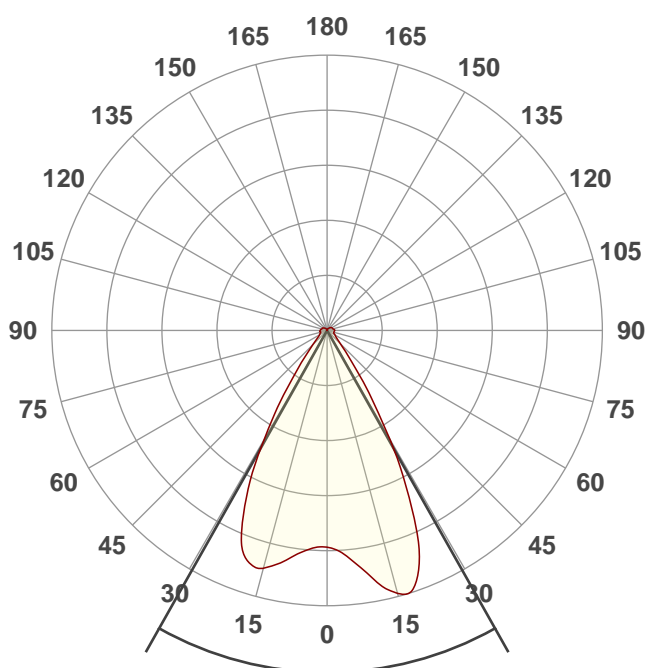

Light efficiency:

84 Lumen/Watt

Light quality:

CRI: 92,7

Color temperature:

3067 K

Output: 686 lm

Peak: 617 cd

Power: 8,1 W

PF: 0,49

Product name:

Arko evo 40° 22 07 2021

Date and time:

22/07/2021 11:56:17

Beam angle

58,8°

Color

CIE1931

x: 0,435

y: 0,409

Spectra

Power

Voltage: 226 V

Current: 0,073 A