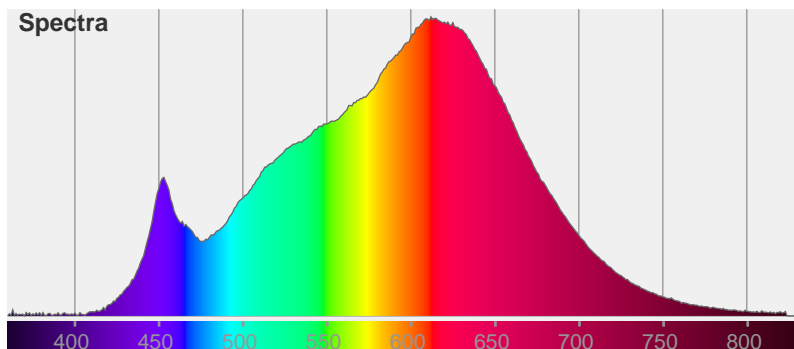

Light efficiency:

84 Lumen/Watt

Light quality:

CRI: 92,7

Color temperature:

3067 K

Output: 686 lm

Peak: 617 cd

Power: 8,1 W

PF: 0,49

Product name:

Arko evo 40° 22 07 2021

Date and time:

22/07/2021 11:56:17

Beam angle

58,8°

Color

CIE1931

x: 0,435

y: 0,409

Spectra

Power

Voltage: 226 V

Current: 0,073 A